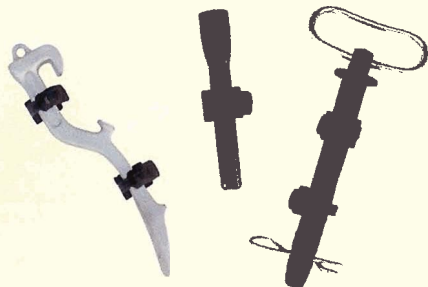

Quick Fist®

One Piece Rubber Clamp

**Comes in Three Sizes to Make
Mounting Equipment a Whole Lot Easier**

SUPER QUICK FIST

Mounting area:
6"x7/8" (152x22mm)

Original QUICK FIST

Mounting area: 2 1/2" x 3/4" (63x19mm)

MINI QUICK FIST

Mounting area:
1 3/8" x 1" (35x25mm)

QUICK FIST clamps are made of heavy duty transportation grade rubber and are not affected by hot or cold climates and are UV resistant. Works great on emergency vehicles, work or off road trucks, military, atv's or boats.

NEW

MINI QUICK FIST® clamp

- Holds objects from .5" to 1" (13 to 25mm) in diameter.
- Each clamp supports a safe working load of 13lbs or 6 kilos. 2 clamps support 26 lbs (12 kilos).
- Mounts easily with one #6 flat head bolt or screw; or use the included self-adhesive hook and loop fasteners.
- 24 per carton.

\$2.98 ea.

SUPER QUICK FIST® clamp

- Holds objects from 2.5" to 9.5" (64 to 240mm) in diameter.
- Each clamp supports a safe working load of 50lbs or 23 kilos. 2 clamps support 100lbs (45 kilos).
- Mounts with three #10 bolts or screws.
- 12 per carton